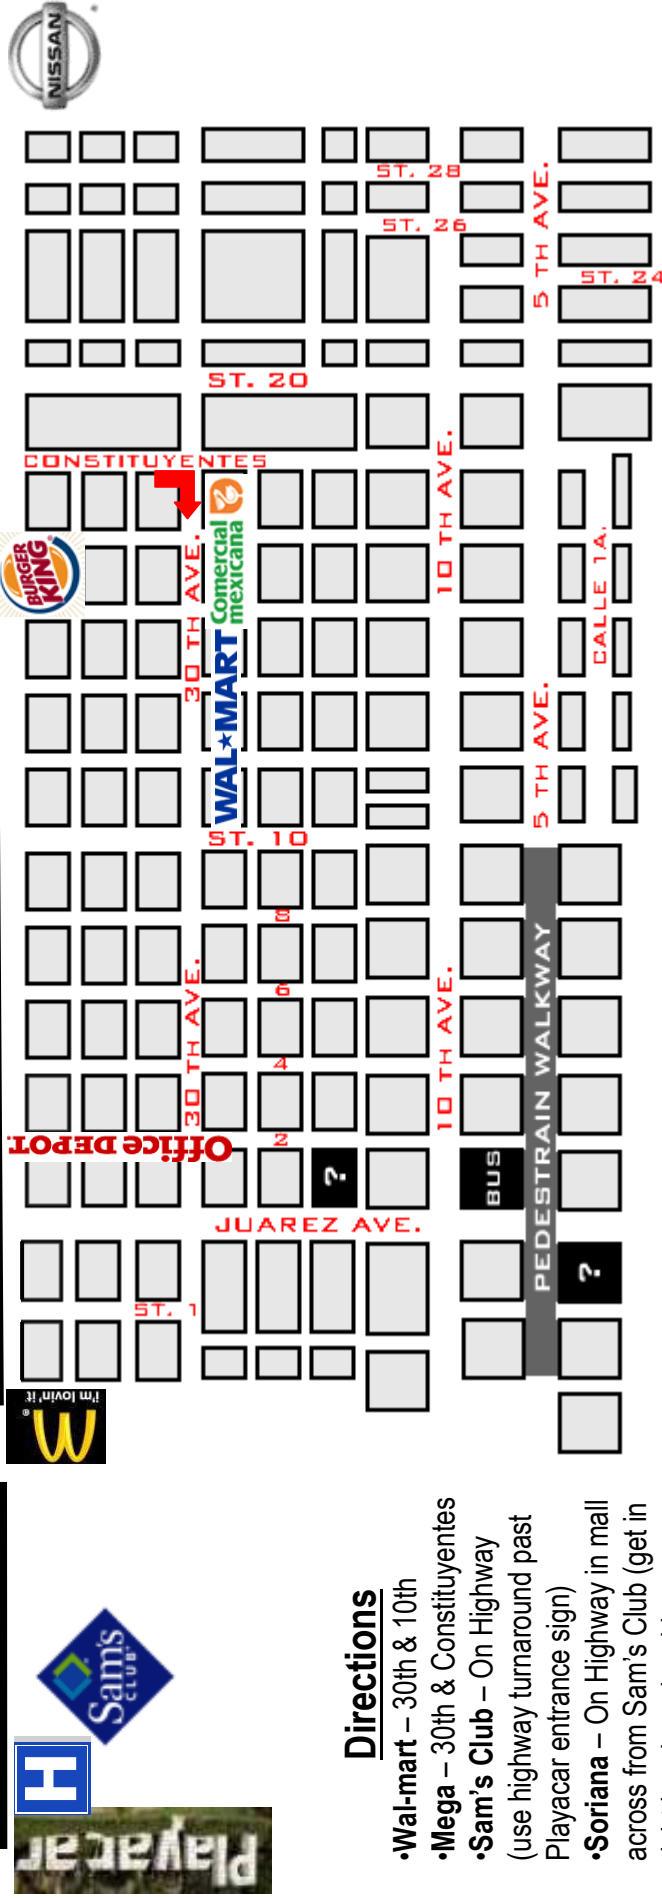

Map to Wal-Mart, Sam's Club, Soriana & Mega in Playa del Carmen

Use Turnaround

Approx.. 3 miles

Highway 307

Puerto Morelos
approx. 20 mins.

Playa del Carmen

Directions

- Wal-mart – 30th & 10th
- Mega – 30th & Constituyentes
- Sam's Club – On Highway (use highway turnaround past Playacar entrance sign)
- Soriana – On Highway in mall across from Sam's Club (get in right hand service drive as soon as you start getting to PDC)
- Hospital (American Hospital) – on highway right next to the Playacar entrance sign.